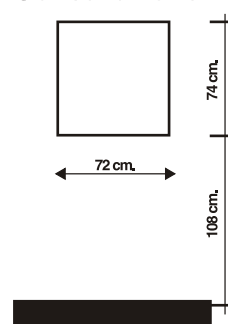

Punto di Consultazione