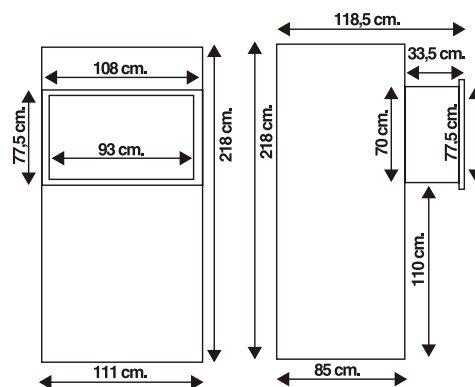

"START" Model

Start Dispenser

Bank note recharging withdrawal/deposit station which can also be enabled at the end.
Capacity: 850 DVD
Colour: as required by customer (aluminium colour in this example)
Supplies: internal PC, telephone dialer, management programs, cards, hiring contracts, Bar-Code, DVD box, disposable vending box.