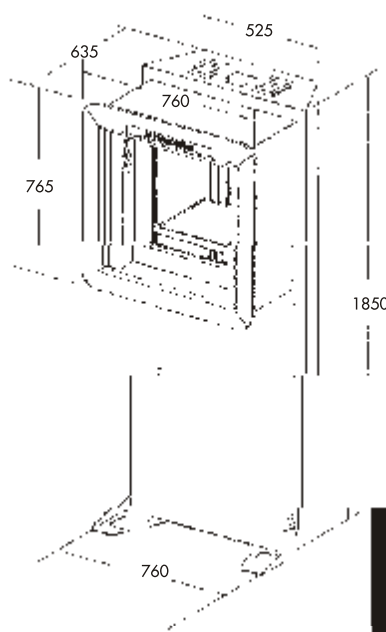

Consultation post

Consultation/booking station.
Colour: as required by customer
Allows the trailers of each film to be viewed

Private consultation station

Consultation/booking station on a slanting screen.
Colour: as required by customer
Allows the trailers of each film to be viewed