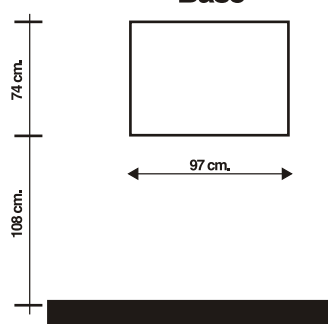

FORO SULLA VETRINA

Modulo Base