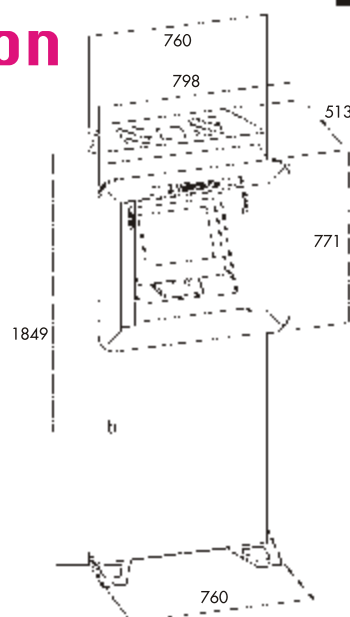

Via Masera di Sotto, 3/1-2 41057 SPILAMBERTO (MO) - Tel. e Fax 059/78.5638
www.24photostation.it - E-mail: info@24photostation.it